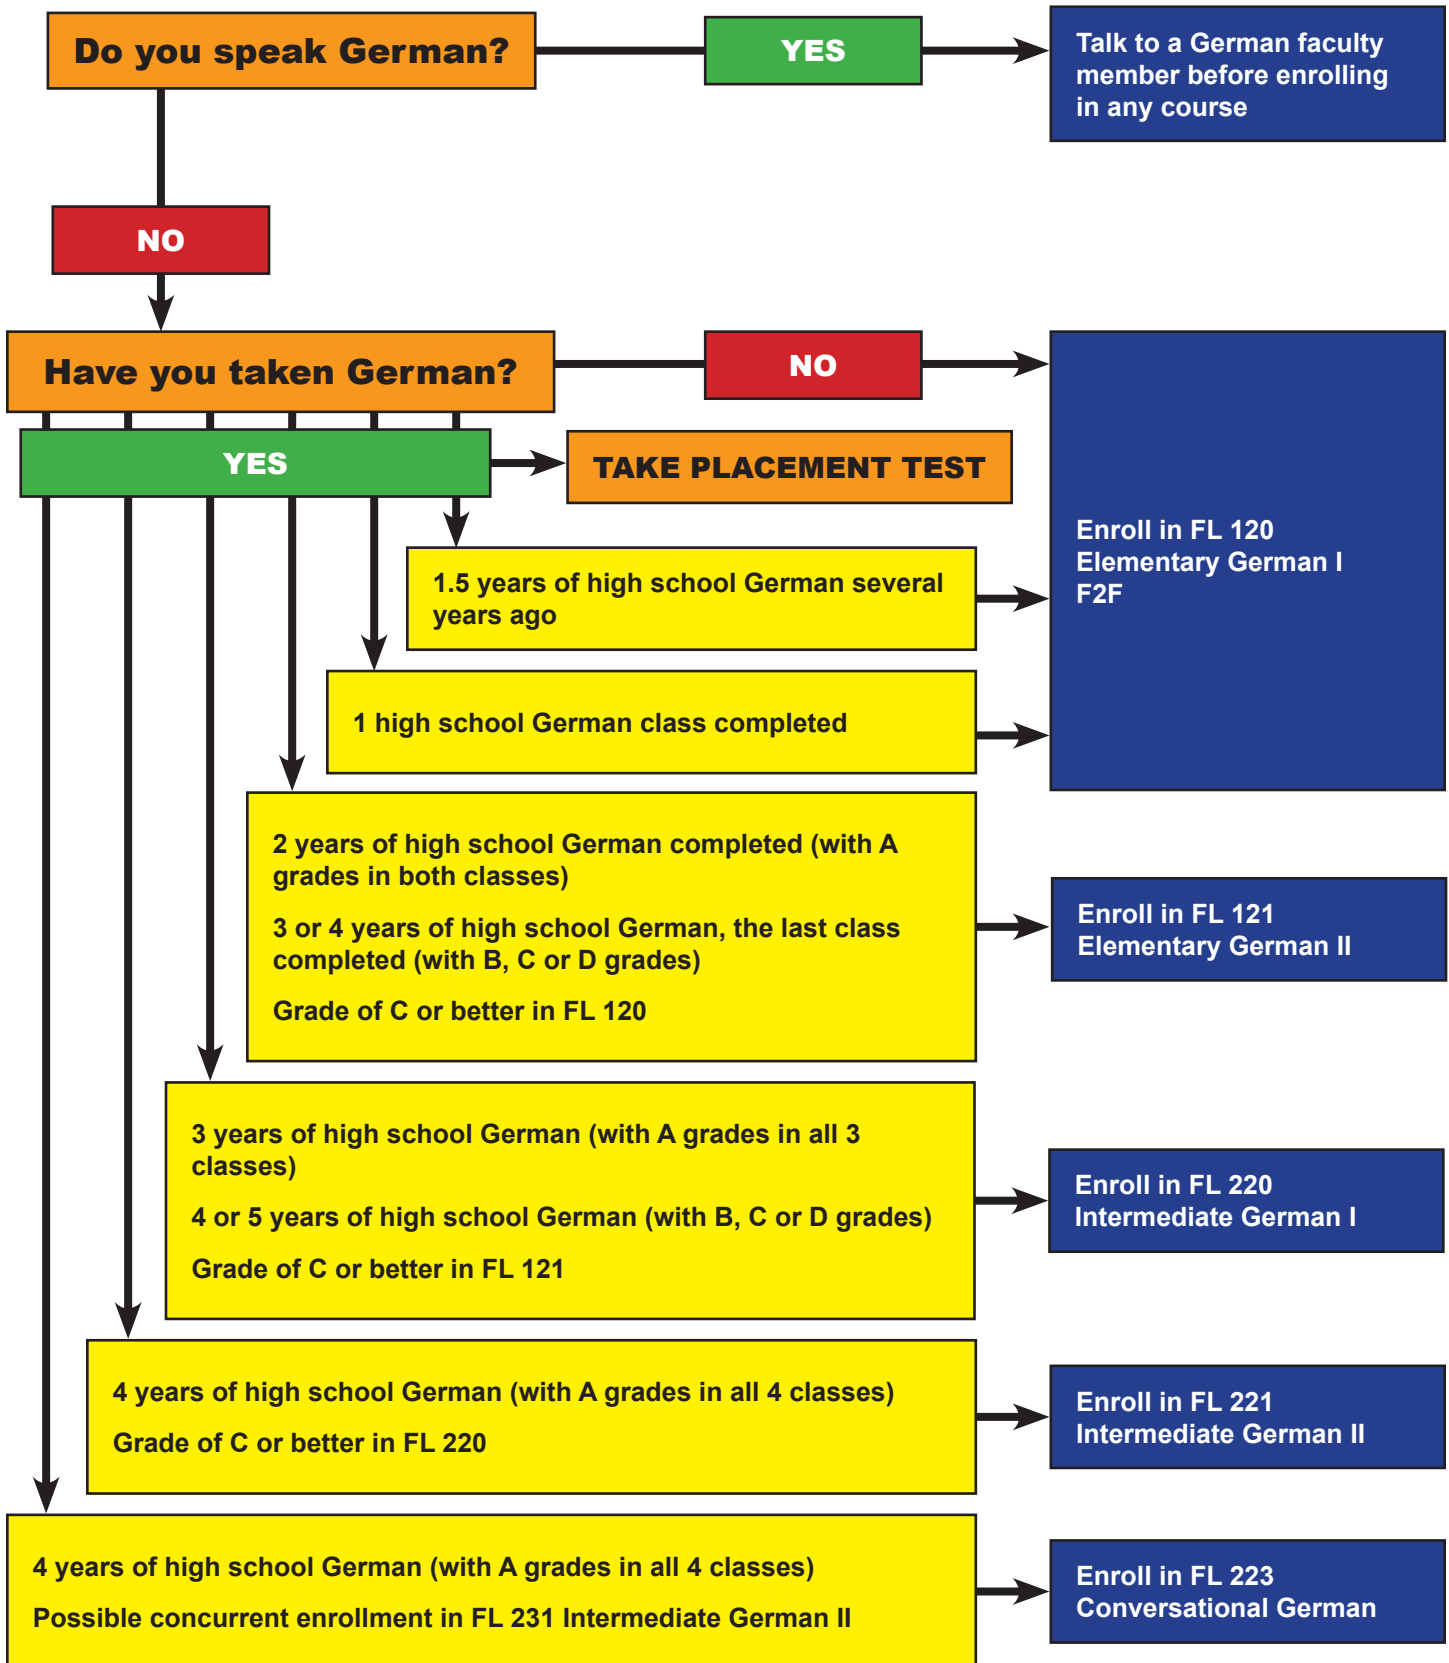

# Guidelines for Enrolling in German Classes at Johnson County Community College

**Any questions about placement?**

- Talk to a JCCC FL faculty member.
- Take the German placement test and speak with the Foreign Language Chair or German faculty afterward
- Ask about the CLEP examination, as you may be able to earn college credit for prior learning. Go to [www.jccc.edu](http://www.jccc.edu) and search for CLEP.